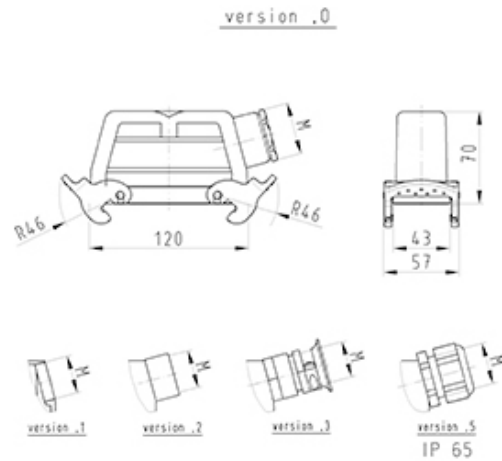

Datasheet

Item No. 70.355.2435.2

Hood BAS GOT GD 24 M25 50 A2

revos BASIC 500V size 24 hood with intermediate support M25, lateral cable entry, with double locking levers

Item No.	70.355.2435.2
EAN	4015573606166
order unit	1 Piece(s)

Approvals

Technical data
General

ArticlePrice	udp_no_price
Nominal voltage	500
Housing material	Aluminium
Colour	Grey
Surface	With powder coating
Degree of protection (IP)	Other
UV resistant	Yes
Inflammability class of insulation material acc. with UL94	Other
Operating temperature range min.	-40 °C
Operating temperature range max.	120 °C

Model

DIN-size	24
Model	male
Locking mechanism	Double locking levers
Cable entry	Sideways
Type of cable	Intermediate support
With cable screw gland	No
Thread size M	25
Hinged lid	No
EMC-version	No

Drawings